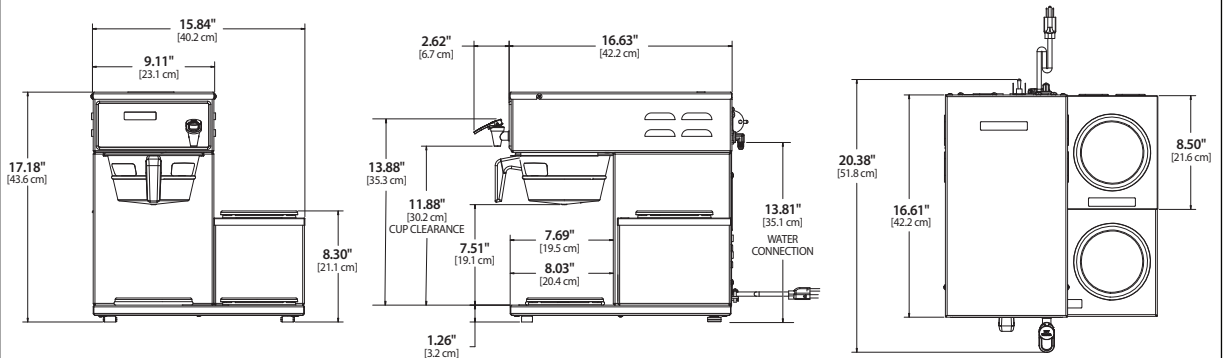

ALP3GTR12A000

G3 Alpha
2 Station Coffee Brewer