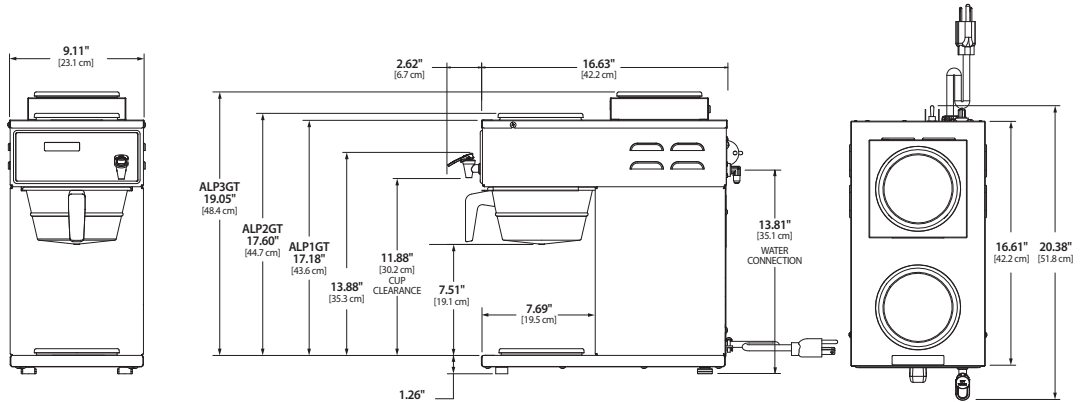

G3 Alpha® Decanter Coffee Brewers

ALP1GT12A000

G3 Alpha
1 Station Coffee Brewer

ALP2GT12A000

G3 Alpha
2 Station Coffee Brewer

ALP3GT12A000

G3 Alpha
3 Station Coffee Brewer