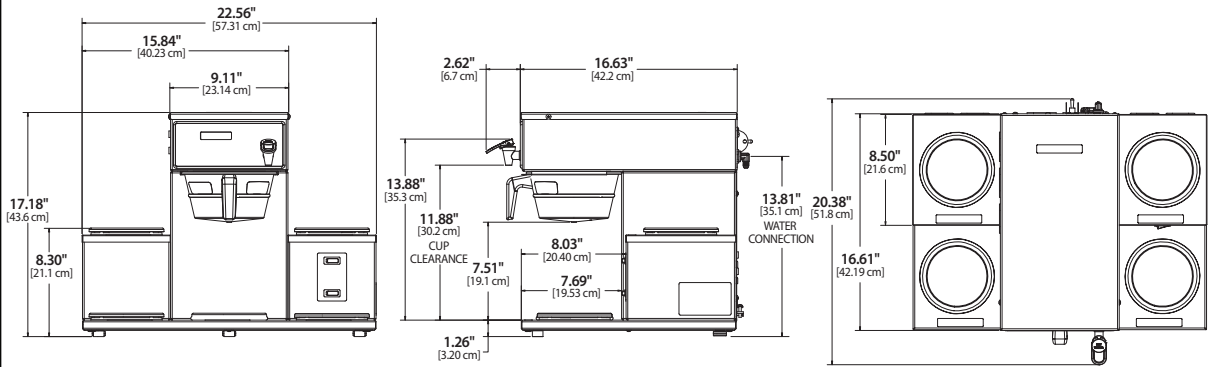

G3 Alpha® Decanter Coffee Brewers

ALP5GT12A000
G3 Alpha
5 Station Coffee Brewer