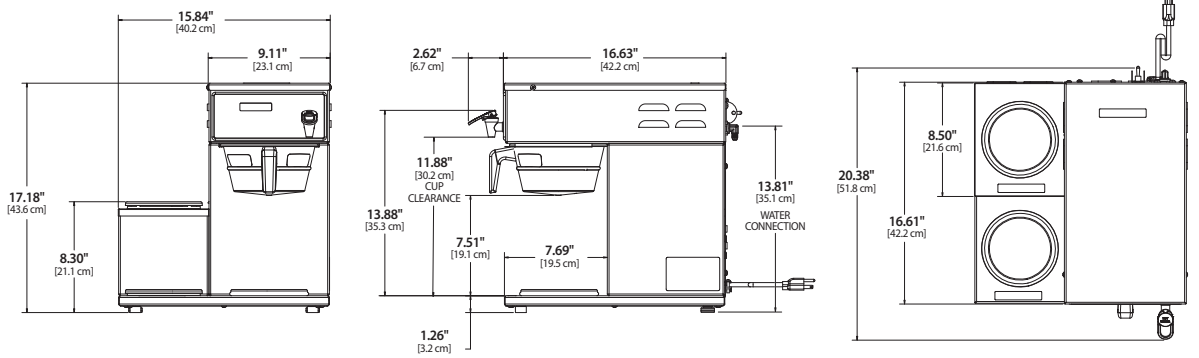

ALP3GTL12A000

G3 Alpha
3 Station Coffee Brewer