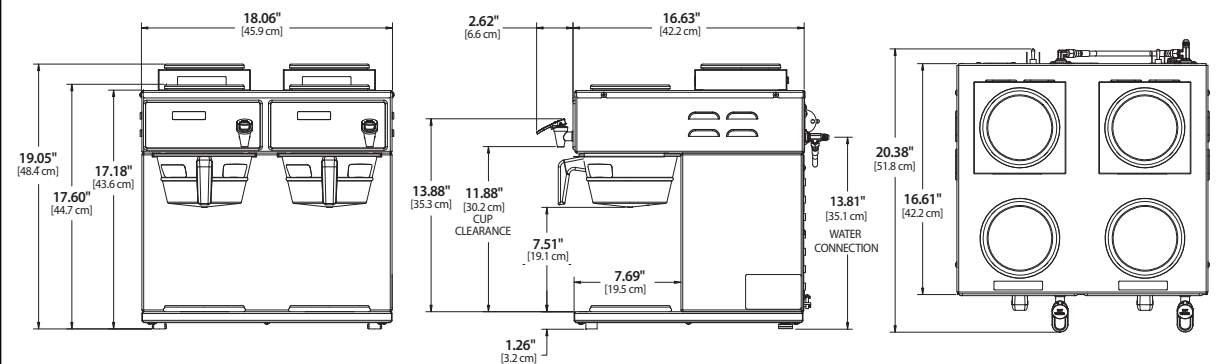

ALP6GTN63A000
G3 Alpha
6 Station Coffee Brewer

G3 Alpha® Decanter Coffee Brewers

Specifications

MODEL #	DESCRIPTION	HEIGHT x WIDTH x DEPTH	BREWER FILL WEIGHT	BREWED GAL/HR
ALP1GT12A000	G3 Alpha® Decanter 1 Station, 1 Lower Warmer	17.18" x 9.11" x 20.38"	37.3 lbs.	4.0
ALP2GT12A000	G3 Alpha® Decanter 2 Station, 1 lower, 1 Upper Warmer	17.60" x 9.11" x 20.38"	38.3 lbs.	4.0
ALP3GT12A000	G3 Alpha® Decanter 3 Station, 1 lower, 2 Upper Warmers	19.05" x 9.11" x 20.38"	39.3 lbs.	4.0
ALP3GT63A000	G3 Alpha® Decanter 3 Station, 1 lower, 2 Upper Warmers	19.05" x 9.11" x 20.38"	39.3 lbs.	4.0/9.0
ALP3GTR12A000	G3 Alpha® Decanter 3 Station, 3 lower, Right Warmers	17.18" x 15.84" x 20.38"	45.3 lbs.	4.0
ALP3GTR63A000	G3 Alpha® Decanter 3 Station, 3 lower, Right Warmers	17.18" x 15.84" x 20.38"	46.3 lbs.	4.0/9.0
ALP3GTL12A000	G3 Alpha® Decanter 3 Station, 3 lower, Left Warmers	17.18" x 15.84" x 20.38"	45.3 lbs.	4.0
ALP3GTL63A000	G3 Alpha® Decanter 3 Station, 3 lower, Left Warmers	17.18" x 15.84" x 20.38"	46.3 lbs.	4.0/9.0
ALP5GT12A000	G3 Alpha® Decanter 5 Station, 5 lower, Right/Left Warmers	17.18" x 22.56" x 20.38"	52.3 lbs.	4.0
ALP5GT63A000	G3 Alpha® Decanter 5 Station, 5 lower, Right/Left Warmers	17.18" x 22.56" x 20.38"	53.3 lbs.	4.0/9.0
ALP6GT63A000	G3 Alpha® Decanter 6 Station Twin, 6 Lower Warmers	17.18" x 31.58" x 20.38"	85.3 lbs.	4.0/9.0
ALP6GTN63A000	G3 Alpha® Decanter 6 Station Twin, 4 Upper, 2 Lower Warmers	19.05" x 18.06" x 20.38"	73.3 lbs.	4.0/9.0