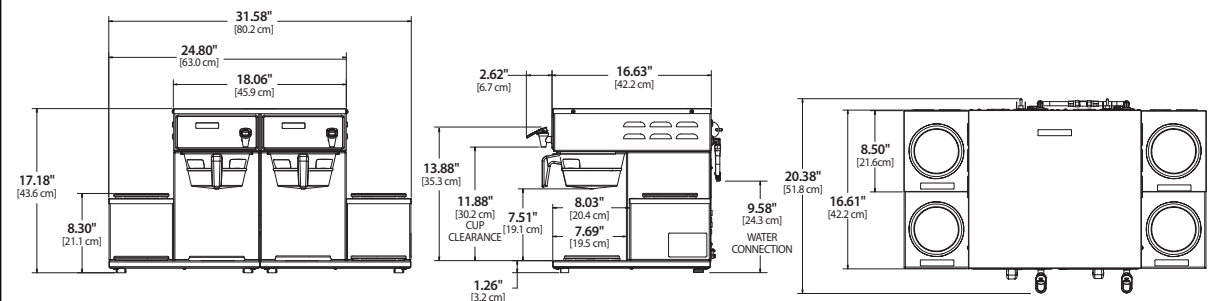

ALP6GTN63A000
G3 Alpha
6 Station Coffee Brewer

G3 Alpha® Decanter Coffee Brewers

Specifications

MODEL #	DESCRIPTION	HEIGHT x WIDTH x DEPTH	BREWER FILL WEIGHT	BREWED GAL/HR
ALP1GT12A000	G3 Alpha® Decanter 1 Station, 1 Lower Warmer	17.18" x 9.11" x 20.38"	37.3 lbs.	4.0
ALP2GT12A000	G3 Alpha® Decanter 2 Station, 1 lower, 1 Upper Warmer	17.60" x 9.11" x 20.38"	38.3 lbs.	4.0
ALP3GT12A000	G3 Alpha® Decanter 3 Station, 1 lower, 2 Upper Warmers	19.05" x 9.11" x 20.38"	39.3 lbs.	4.0
ALP3GT63A000	G3 Alpha® Decanter 3 Station, 1 lower, 2 Upper Warmers	19.05" x 9.11" x 20.38"	39.3 lbs.	4.0/9.0
ALP3GTR12A000	G3 Alpha® Decanter 3 Station, 3 lower, Right Warmers	17.18" x 15.84" x 20.38"	45.3 lbs.	4.0
ALP3GTR63A000	G3 Alpha® Decanter 3 Station, 3 lower, Right Warmers	17.18" x 15.84" x 20.38"	46.3 lbs.	4.0/9.0
ALP3GTL12A000	G3 Alpha® Decanter 3 Station, 3 lower, Left Warmers	17.18" x 15.84" x 20.38"	45.3 lbs.	4.0
ALP3GTL63A000	G3 Alpha® Decanter 3 Station, 3 lower, Left Warmers	17.18" x 15.84" x 20.38"	46.3 lbs.	4.0/9.0
ALP5GT12A000	G3 Alpha® Decanter 5 Station, 5 lower, Right/Left Warmers	17.18" x 22.56" x 20.38"	52.3 lbs.	4.0
ALP5GT63A000	G3 Alpha® Decanter 5 Station, 5 lower, Right/Left Warmers	17.18" x 22.56" x 20.38"	53.3 lbs.	4.0/9.0
ALP6GT63A000	G3 Alpha® Decanter 6 Station Twin, 6 Lower Warmers	17.18" x 31.58" x 20.38"	85.3 lbs.	4.0/9.0
ALP6GTN63A000	G3 Alpha® Decanter 6 Station Twin, 4 Upper, 2 Lower Warmers	19.05" x 18.06" x 20.38"	73.3 lbs.	4.0/9.0