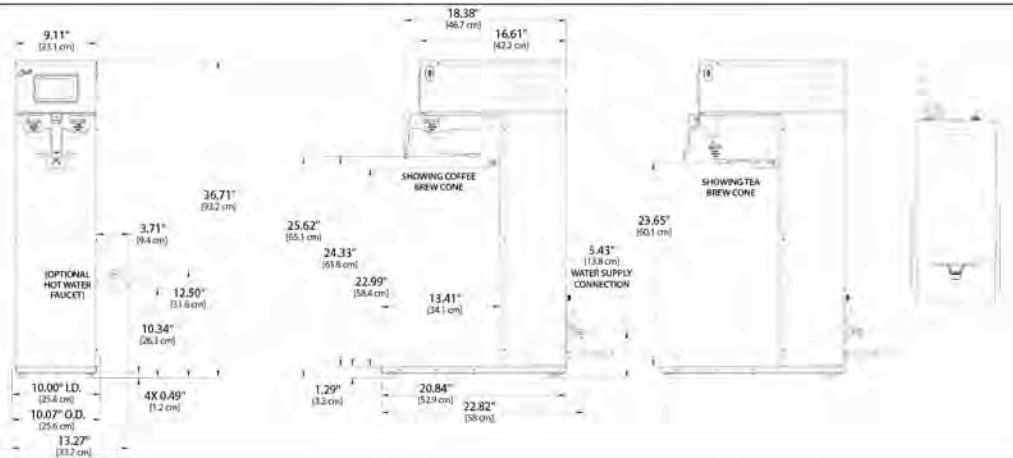

G4CBHS and G4CBHT Combo Brewers

G4CBHS

G4 Single Tea/Coffee Combo Brewer
3.0 gal. tea; 1.5 gal. coffee

G4CBHT

G4 Twin Tea/Coffee Combo Brewer
3.0 gal. tea; 1.5 gal. coffee/side

Features

- Generation Four (G4) Digital Control Module
- Large, 4.3" Touch Screen
- Icon-Driven Interface
- Easily Adjust Time, Volume, Temperature and More
- Cold Brew Lock Out
- Built-in Self Diagnostic System

Perfecting the art of brewing since 1941

G4CBHS and G4CBHT Combo Brewers and Dispenser

G4CBHS G4 Single Tea/Coffee Combo Brewer

G4CBHT G4 Twin Tea/Coffee Combo Brewer

Specifications

MODEL #	DESCRIPTION	BREW CAPACITY	HEIGHT x WIDTH x DEPTH	BREWER FILL WEIGHT	BREWED GAL/HR
G4CBHS	G4 Single Tea/Coffee Combo Brewer	3.0 gal. tea; 1.5 gal. coffee	36.71" x 10.07" x 22.82"	72.0 lbs.	12.0
G4CBHT	G4 Twin Tea/Coffee Combo Brewer	3.0 gal. tea; 1.5 gal. coffee/side	36.71" x 18.11" x 22.82"	119.4 lbs.	21.0