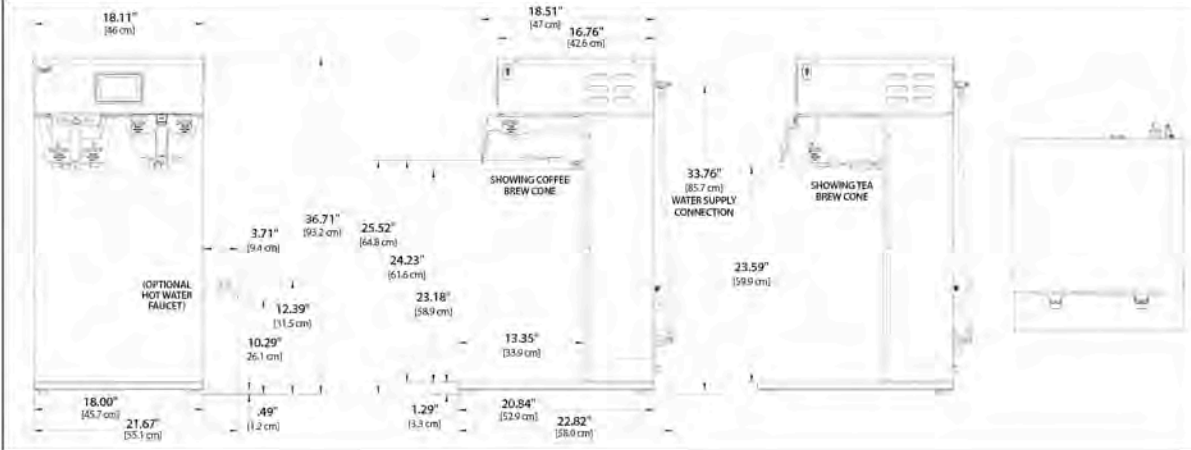

G4CBHS and G4CBHT Combo Brewers

G4CBHS

G4 Single Tea/Coffee Combo Brewer
3.0 gal. tea; 1.5 gal. coffee

G4CBHT

G4 Twin Tea/Coffee Combo Brewer
3.0 gal. tea; 1.5 gal. coffee/side

Features

- Generation Four (G4) Digital Control Module
- Large, 4.3" Touch Screen
- Icon-Driven Interface
- Easily Adjust Time, Volume, Temperature and More
- Cold Brew Lock Out
- Built-in Self Diagnostic System

Perfecting the art of brewing since 1941

G4CBHS and G4CBHT Combo Brewers and Dispenser

G4CBHS G4 Single Tea/Coffee Combo Brewer

G4CBHT G4 Twin Tea/Coffee Combo Brewer

Specifications

MODEL #	DESCRIPTION	BREW CAPACITY	HEIGHT x WIDTH x DEPTH	BREWER FILL WEIGHT	BREWED GAL/HR
G4CBHS	G4 Single Tea/Coffee Combo Brewer	3.0 gal. tea; 1.5 gal. coffee	36.71" x 10.07" x 22.82"	72.0 lbs.	12.0
G4CBHT	G4 Twin Tea/Coffee Combo Brewer	3.0 gal. tea; 1.5 gal. coffee/side	36.71" x 18.11" x 22.82"	119.4 lbs.	21.0